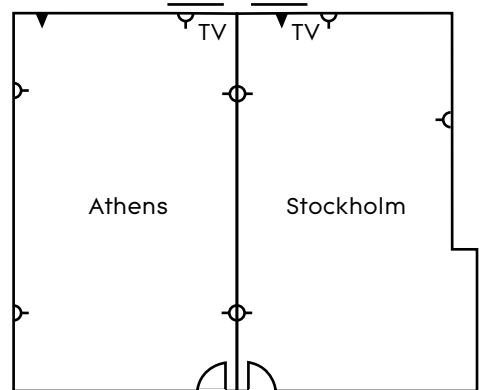

MEETING ROOM FACILITIES

	HAYMARKET SUITE	ATHENS	STOCKHOLM
CAPACITIES			
THEATRE (BP)	80 (40)	20	20
CLASSROOM	24 30	6	6
BOARDROOM	36	14	14
U-SHAPE/HORSESHOE	35	N/A	N/A
OPEN SQUARE	44	N/A	N/A
CABARET	30	N/A	N/A
DINNER	60	12	12
DINNER DANCE	36	N/A	N/A
RECEPTION	80	N/A	NA
DIMENSIONS			
Length - M	12	6	6
Width - M	6.5	3.4	3.5
Height - M	3	2.7	2.7
Area - M2	78	20.4	21
FACILITIES			
Natural Daylight	No	Yes	Yes
Power Points	7	5	5
Direct Dial Points	Yes	Yes	Yes
Video Conferencing	N/A	N/A	N/A
Air Conditioning	Yes	No	No
Wi-Fi	Yes	Yes	Yes
Blackout	Yes	No	No
TV & Video	TV Only	No	No
Flipchart	Yes	Yes	Yes
TV Points/Arial	Yes	Yes	Yes
Data Projector	Yes	Yes	Yes
Dimmer Control Lighting	Yes	Yes	Yes
Air Cooling System	Yes	Yes	Yes
Permanent LCD Screen	Yes	No	No
Built-in Projector Screen	Yes	Yes	Yes

APEX HAYMARKET HOTEL FLOOR PLAN

window
 double 13amp sockets
 telephone socket
 TV television socket

Theatre

Classroom

Cabaret

Boardroom

U-shaped

Horseshoe