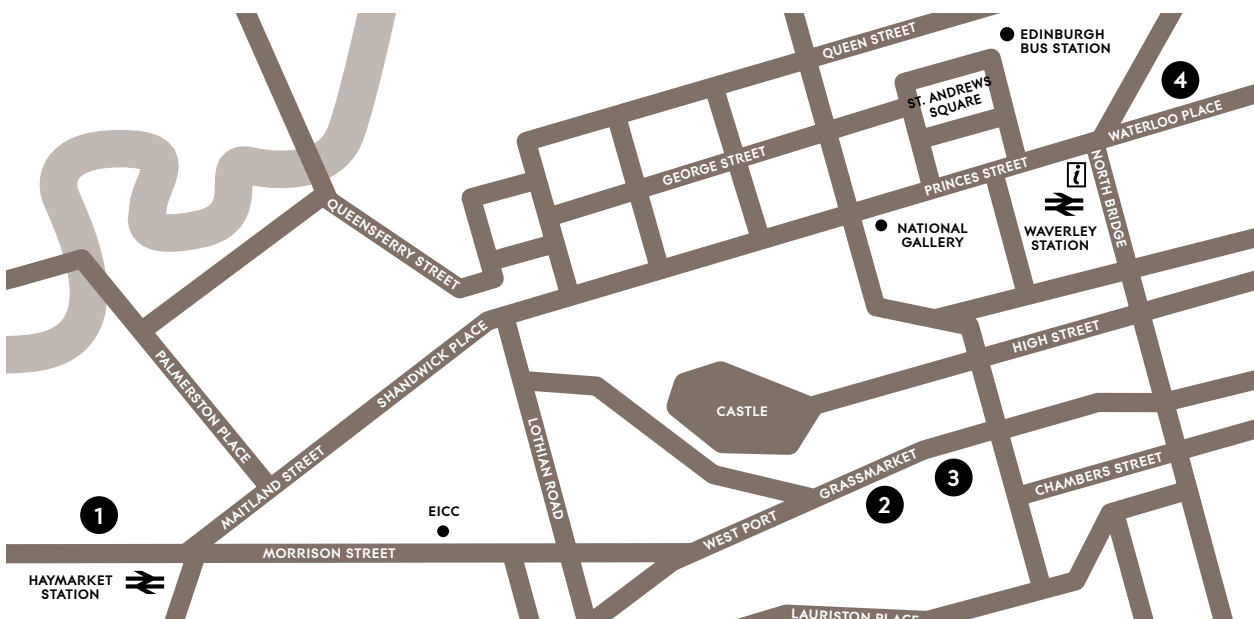

APEX HAYMARKET HOTEL

In the heart of Edinburgh's west end, the Apex Haymarket Hotel is only 15 minutes from Edinburgh Airport and moments from Haymarket Train Station. Small enough to make you feel at home yet large enough to provide all the facilities you would expect, the Apex Haymarket is well placed for Edinburgh's main business districts.

Conference facilities include three meeting rooms suitable for small to medium events. Private dining is available with menus provided by Metro West End, the hotel's in-house restaurant.

ESSENTIAL INFORMATION

Meeting rooms	3
Capacities	2-80
Wi-Fi internet	FREE
Bedrooms	66
Green Tourism Award	Gold

Edinburgh Airport	6.4 miles 15 mins
Haymarket Train Station	200 m 2 mins
Edinburgh Bus Station	1.6 miles 8 mins
Car Parking - Limited number of free spaces	

OUR FACILITIES

Haymarket Suite

A medium sized business suite perfect for theatre style, classroom, larger boardroom set ups and U-Shape.

Athens & Stockholm

Smaller, more intimate meetings rooms, well suited to training, smaller boardroom, brain storming and break out rooms.

Apex Meetings Online

Meetings can be booked online using our unique and innovative booking tool, at meetings.apexhotels.co.uk

1. Apex Haymarket Hotel
2. Apex International Hotel
3. Apex City Hotel
4. Apex Waterloo Place Hotel