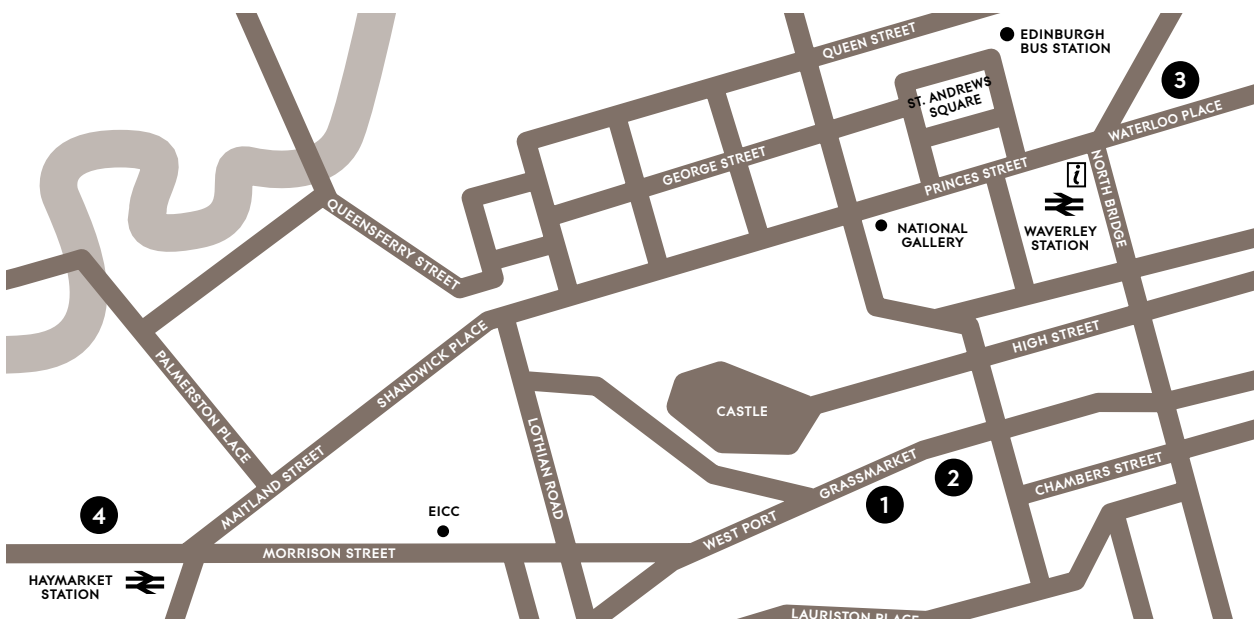

The fully serviced conference centre has flexible meeting space for up to 250 delegates in stylish surroundings ideal for meetings, conferences, receptions or private dining.

The hotel's full leisure facilities featuring swimming pool, tropicarium and gym provide a welcome retreat at the end of the day.

ESSENTIAL INFORMATION

Meeting rooms	7
Capacities	2-250
Wi-Fi internet	FREE
Bedrooms	169
Edinburgh Airport	7.5 miles 22 mins
Waverley Train Station	1.2 miles 5 mins
Edinburgh Bus Station	1.3 miles 6 mins
Car Parking	Available

OUR FACILITIES

Apex Suite

With a capacity of 250, superb acoustics and feature lighting the Apex Suite is perfect for larger meetings, presentations and product launches.

Heights Private Dining

Located on the top floor with fabulous panoramic views of Edinburgh Castle. Heights is perfect for formal dinners, drinks receptions or as an inspiring meeting room with a guaranteed WOW location.

Sydney/San Francisco/Montreal/Rome/Amsterdam

Offer small and medium sized meeting spaces.

Apex Meetings Online

Meetings can be booked online using our unique and innovative booking tool, at meetings.apexhotels.co.uk

1. Apex Grassmarket Hotel
2. Apex City of Edinburgh Hotel
3. Apex Waterloo Place Hotel
4. Apex Haymarket Hotel